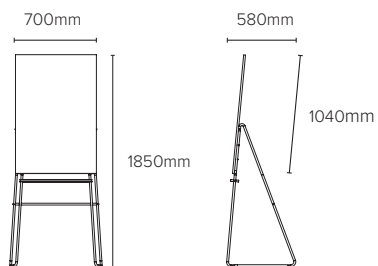

Elegant frame with thin and clean corner finishing, available in Anthracite or White painted aluminium. Robust construction with curved painted steel legs.

Maximum in stability, functionality and quality for the most demanding use. Very easy to mount. Beechwood tray included for holding dryerase markers and erasers.

TECHNICAL INFORMATION

Frame | painted aluminium | white or anthracite

Surface | ceramic

Tray | beechwood

Legs | painted steel | white or anthracite

Article code	Name	Size w x h x d mm
EA5075883	Easel Curvo White	720 x 1850 x 580
EA5075873	Easel Curvo Anthracite	720 x 1850 x 580