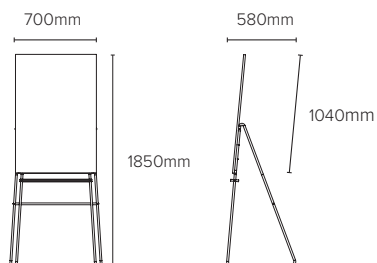

Elegant frame with thin and clean corner finishing, available in white or anthracite painted aluminium. Robust construction with curved painted steel legs.

Maximum in stability, functionality and quality for the most demanding use. Very easy to mount. Beechwood tray included for holding dryerase markers and erasers.

TECHNICAL INFORMATION

Frame | painted aluminium | white or anthracite

Surface | ultra-thin superior magnetic glass

Core | polypropylene (PP) honeycomb

Tray | beechwood

Legs | painted steel | white or anthracite

Article code	Name	Size w x h x d mm
EA5066883	Glowi Easel Curvo White	720 x 1850 x 580
EA5066873	Glowi Easel Curvo Anthracite	720 x 1850 x 580

ARCHYI.

www.archyi-inspiration.com