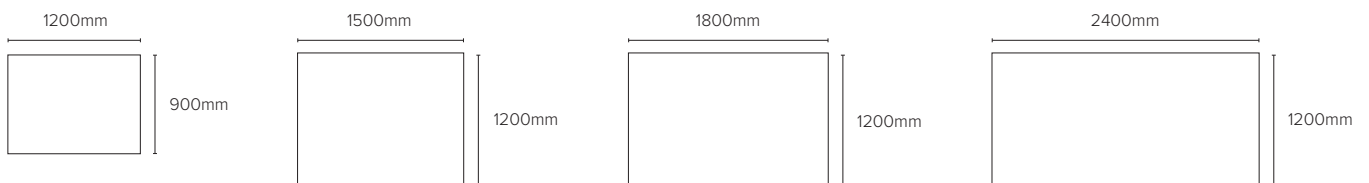

- Magnetic Whiteboard with ceramic steel, 25 years of warranty
- Thin and clean corner finishing
- Frame with 15mm
- Hidden S profile fixing system.
- Easy to mount

Ultimate quality ceramic steel surface available in white. Excellent cleanability with no ghosting or scratching.

WORKSPACE DESIGN SOLUTIONS

TECHNICAL INFORMATION

Frame | painted aluminium | white or anthracite

Surface | ceramic

* Other sizes available, but subject to minimum quantities

Article code	Name	Size w x h x d mm
CR0811876	Writing Board Curvo White	1200 x 900 x 16
CR1011876	Writing Board Curvo White	1500 x 1200 x 16
CR1211876	Writing Board Curvo White	1800 x 1200 x 16
CR1511876	Writing Board Curvo White	2400 x 1200 x 16
CR08118712	Writing Board Curvo Anthracite	1200 x 900 x 16
CR10118712	Writing Board Curvo Anthracite	1500 x 1200 x 16
CR12118712	Writing Board Curvo Anthracite	1800 x 1200 x 16
CR15118712	Writing Board Curvo Anthracite	2400 x 1200 x 16