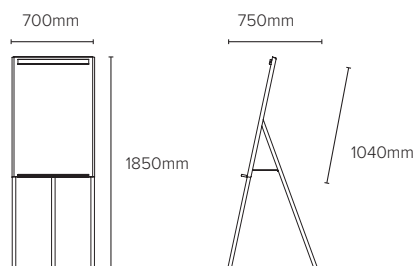

- Magnetic dry erase surface with 10 year surface warranty
- Beechwood tray and legs
- Adjustable height (1850/1750/1650/1350mm)
- Adjustable pad retainer both Euro and A1 pads
- Easy to assemble

Frameless lacquered steel surface with round sides. Allows you to write and also to post additional information with the use of magnets. Compatible with both Euro and A1 pads. Wood clamp included.

Easy adjustable heights with side chromed buttons. An ergonomic solution for contemporary workspaces.

Robust structure composed of 3 beechwood legs. Beechwood tray for markers and erasers included.

WORKSPACE DESIGN SOLUTIONS

TECHNICAL INFORMATION

Frame | frameless

Surface | lacquered steel

Tray | beechwood

Legs | beechwood

Article code	Name	Size w x h x d mm
EA5106375	Tripod Easel Giro	700 x 1850 x 750

ARCHYI.

www.archyi-inspiration.com