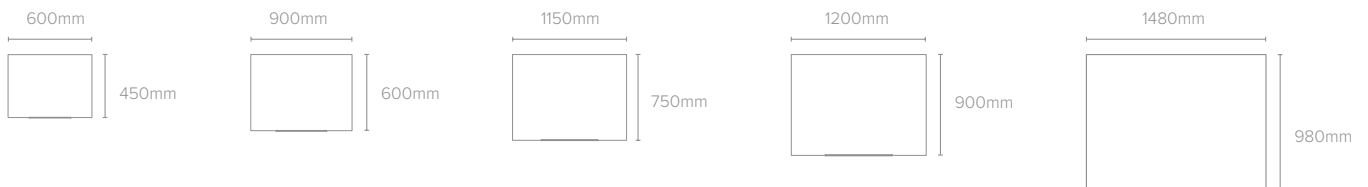

Magnetic surface with a total thickness of 12mm, suitable for intensive use. Mounting plates with hidden screws fixing system.

Tiles to mount easily and fit snugly together creating a wall of any size, or orientation (vertical/horizontal).

Includes a strong painted steel tray for dry erase markers and erasers.

WORKSPACE DESIGN SOLUTIONS

TECHNICAL INFORMATION

Frame | frameless

Surface | lacquered steel

Tray | painted steel

* Other sizes available, but subject to minimum quantities

Article code	Name	Size w x h x d mm
DET0225397	Tile Writing Board Alto	600 x 450 x 12
DET0425397	Tile Writing Board Alto	900 x 600 x 12
DET8025397	Tile Writing Board Alto	1150 x 750 x 12
DET0525397	Tile Writing Board Alto	1200 x 900 x 12
DET8125397	Tile Writing Board Alto	1480 x 980 x 12