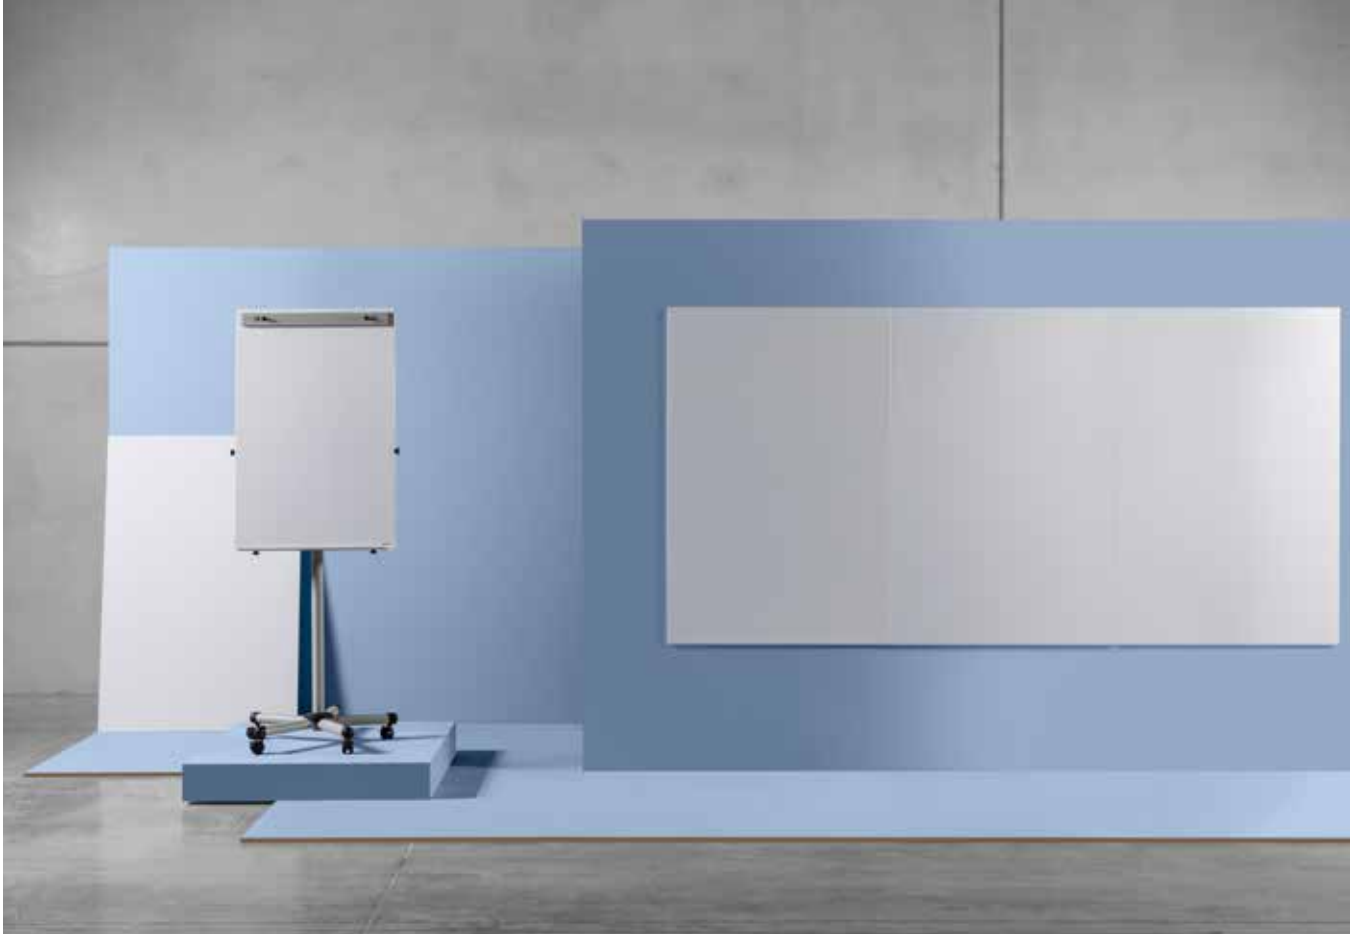

TILE WRITING BOARD ALTO

SCRITA INSPIRATION. ALTO COLLECTION.

ARCHYI.

TILE WRITING BOARD ALTO

This Tile Board is manufactured with dry erase magnetic steel and can be mounted vertically or horizontally, as a single board, or tiled to cover an entire or partial wall. An innovative solution to create the whiteboard wall of your chosen size and layout.

- Magnetic steel dry-erase panels with 10 year surface warranty
- Mount portrait or landscape
- Tiles butt seamlessly side by side with no frame or obstacle
- Create continuous runs, large covered areas or creative patterns
- Simple to handle and simple to mount with included mounting hardware

Magnetic surface with a total thickness of 12mm, suitable for intensive use. Mounting plates with hidden screws fixing system.

Tiles to mount easily and fit snugly together creating a wall of any size, or orientation (vertical/horizontal).

Includes a strong painted steel tray for dry erase markers and erasers.

WORKSPACE DESIGN SOLUTIONS

TECHNICAL INFORMATION

Frame | frameless

Surface | lacquered steel

Tray | painted steel

* Other sizes available, but subject to minimum quantities