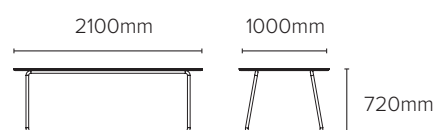

WORKSPACE DESIGN SOLUTIONS

TECHNICAL INFORMATION

Frame | frameless

Surface | melamine resin

Board | birch plywood

Legs | chromed steel

high top table

desk

table

Article code	Name	Size w x h x d mm
SD123107	Dry Erase High Top Table Douro	1200 x 1080 x 700
SD012907	Dry Erase Desk Douro	1500 x 740 x 700
SD113007	Dry Erase Meeting Table Douro	2100 x 720 x 1000