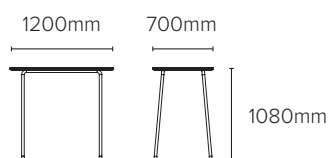

Stable and stylish chromed tubular steel legs for stability. Wood details and melamine surface with 24mm thickness for intensive use and versatile workspaces.

Desk, meeting and high top table, for different needs, with writeable surface. Excellent for collaborative and creative environments.

WORKSPACE DESIGN SOLUTIONS

TECHNICAL INFORMATION

Frame | frameless

Surface | melamine resin

Board | birch plywood

Legs | chromed steel

high top table

desk

table

Article code	Name	Size w x h x d mm
SD123107	Dry Erase High Top Table Douro	1200 x 1080 x 700
SD012907	Dry Erase Desk Douro	1500 x 740 x 700
SD113007	Dry Erase Meeting Table Douro	2100 x 720 x 1000