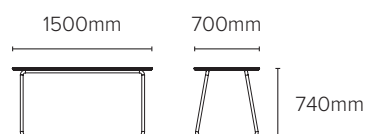

WORKSPACE DESIGN SOLUTIONS

TECHNICAL INFORMATION

Frame | frameless

Surface | melamine resin

Board | birch plywood

Legs | chromed steel

high top table

desk

table

Article code	Name	Size w x h x d mm
SD123107	Dry Erase High Top Table Douro	1200 x 1080 x 700
SD012907	Dry Erase Desk Douro	1500 x 740 x 700
SD113007	Dry Erase Meeting Table Douro	2100 x 720 x 1000